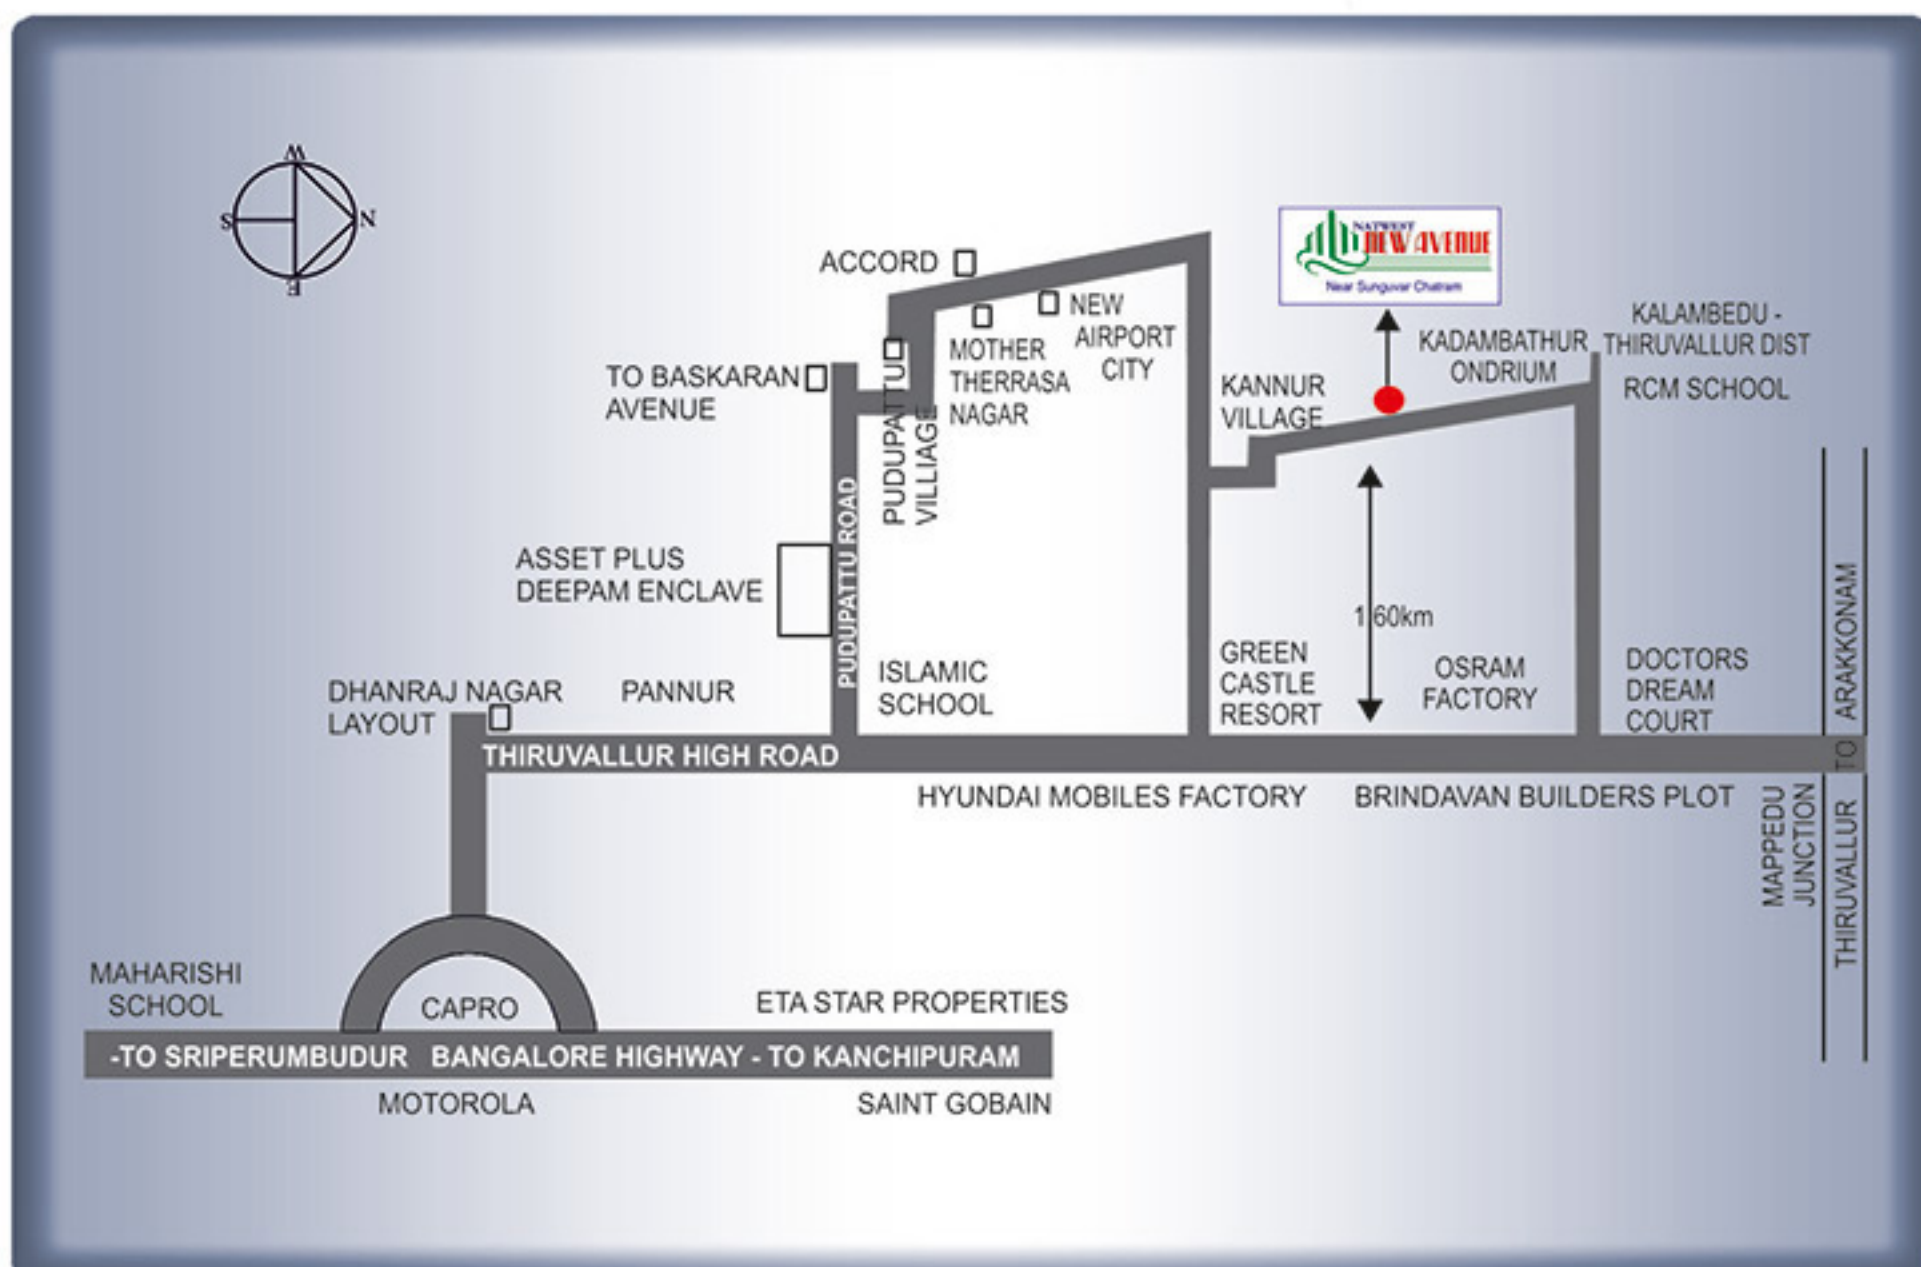

Near Sunguvar Chatram

Salient Features

- Plots ranging from 600 sq.ft. to 1200 sq.ft.
- Good Habitation
- Ready to construct & live
- Lots of prestigious layouts near by
- Well connected
- Good appreciation